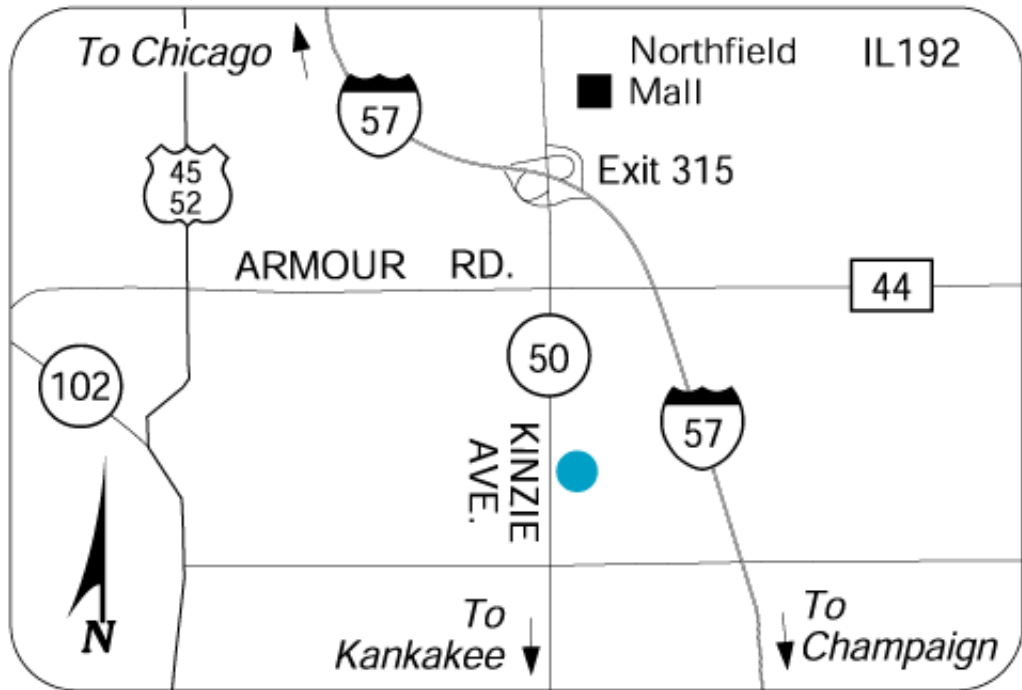

Area Businesses:

- Applied System (15.0m/24.1km N)
- Applied Systems (15.0m/24.1km N)
- Aquativa (1.0m/1.6km S)
- Armstrong (0.5m/0.8km W)
- Aventis Behring (0.5m/0.8km W)
- Baker & Taylor (8.0m/12.9km W)
- Birmingham Steel (2.0m/3.2km W)
- Bunge Foods (0.5m/0.8km W)
- Cigna (5.0m/8.0km N)
- Coca Cola (4.0m/6.4km N)
- Cognis (5.0m/8.0km N)
- Crown Cork & Seal (0.5m/0.8km W)
- Dow Chemical (7.0m/11.3km S)
- Federal Signal (15.0m/24.1km N)
- Ford Motor (20.0m/32.2km N)
- Ford Motor Co. (20.0m/32.2km N)
- Hershey's (9.0m/14.5km N)
- K-Mart Store (0.5m/0.8km S)
- KMart (9.0m/14.5km N)
- Merisant (9.0m/14.5km N)
- Microinks (5.0m/8.0km S)
- Monsato (9.0m/14.5km N)
- Nucor Steel (2.0m/3.2km E)
- Peddinghaus (1.0m/1.6km N)
- Provena & Riverside Medical (7.0m/11.3km W)
- Rohm & Haas (3.0m/4.8km N)
- Sears (9.0m/14.5km N)
- Sun Chemical (10.0m/16.1km S)
- Swift (9.0m/14.5km N)
- Valspar (9.0m/14.5km E)
- Walmart (0.5m/0.8km N)

Quality Inn & Suites

800 N. Kinzie
Bradley, IL, US, 60915
Phone: (815) 939-3501
Fax: (815) 939-1108

Local Map:

Directions to Our Hotel:

I-57 Exit 315 (Route 50), go south half a mile, hotel on left side. 45 minutes south of Chicago.